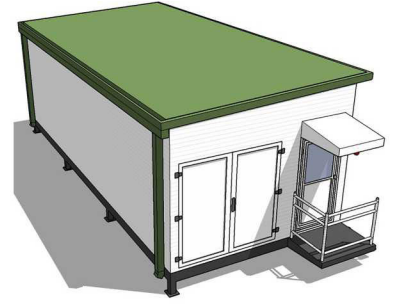

## ANKEDO

Ankedo is an E house, supplied with all necessary equipments for observing and operating. It is dedicated for MV networks up to 36kV, and it has been designed so that moving inside it is easy and safe. It consists of separated and conditioned sections, one of these sections is dedicated for the operator and equipped with loads mimic. The design of Ankedo is proof to the outdoor circumstances, and it is also provided with a fire alarm system to ensure the occupational safety.